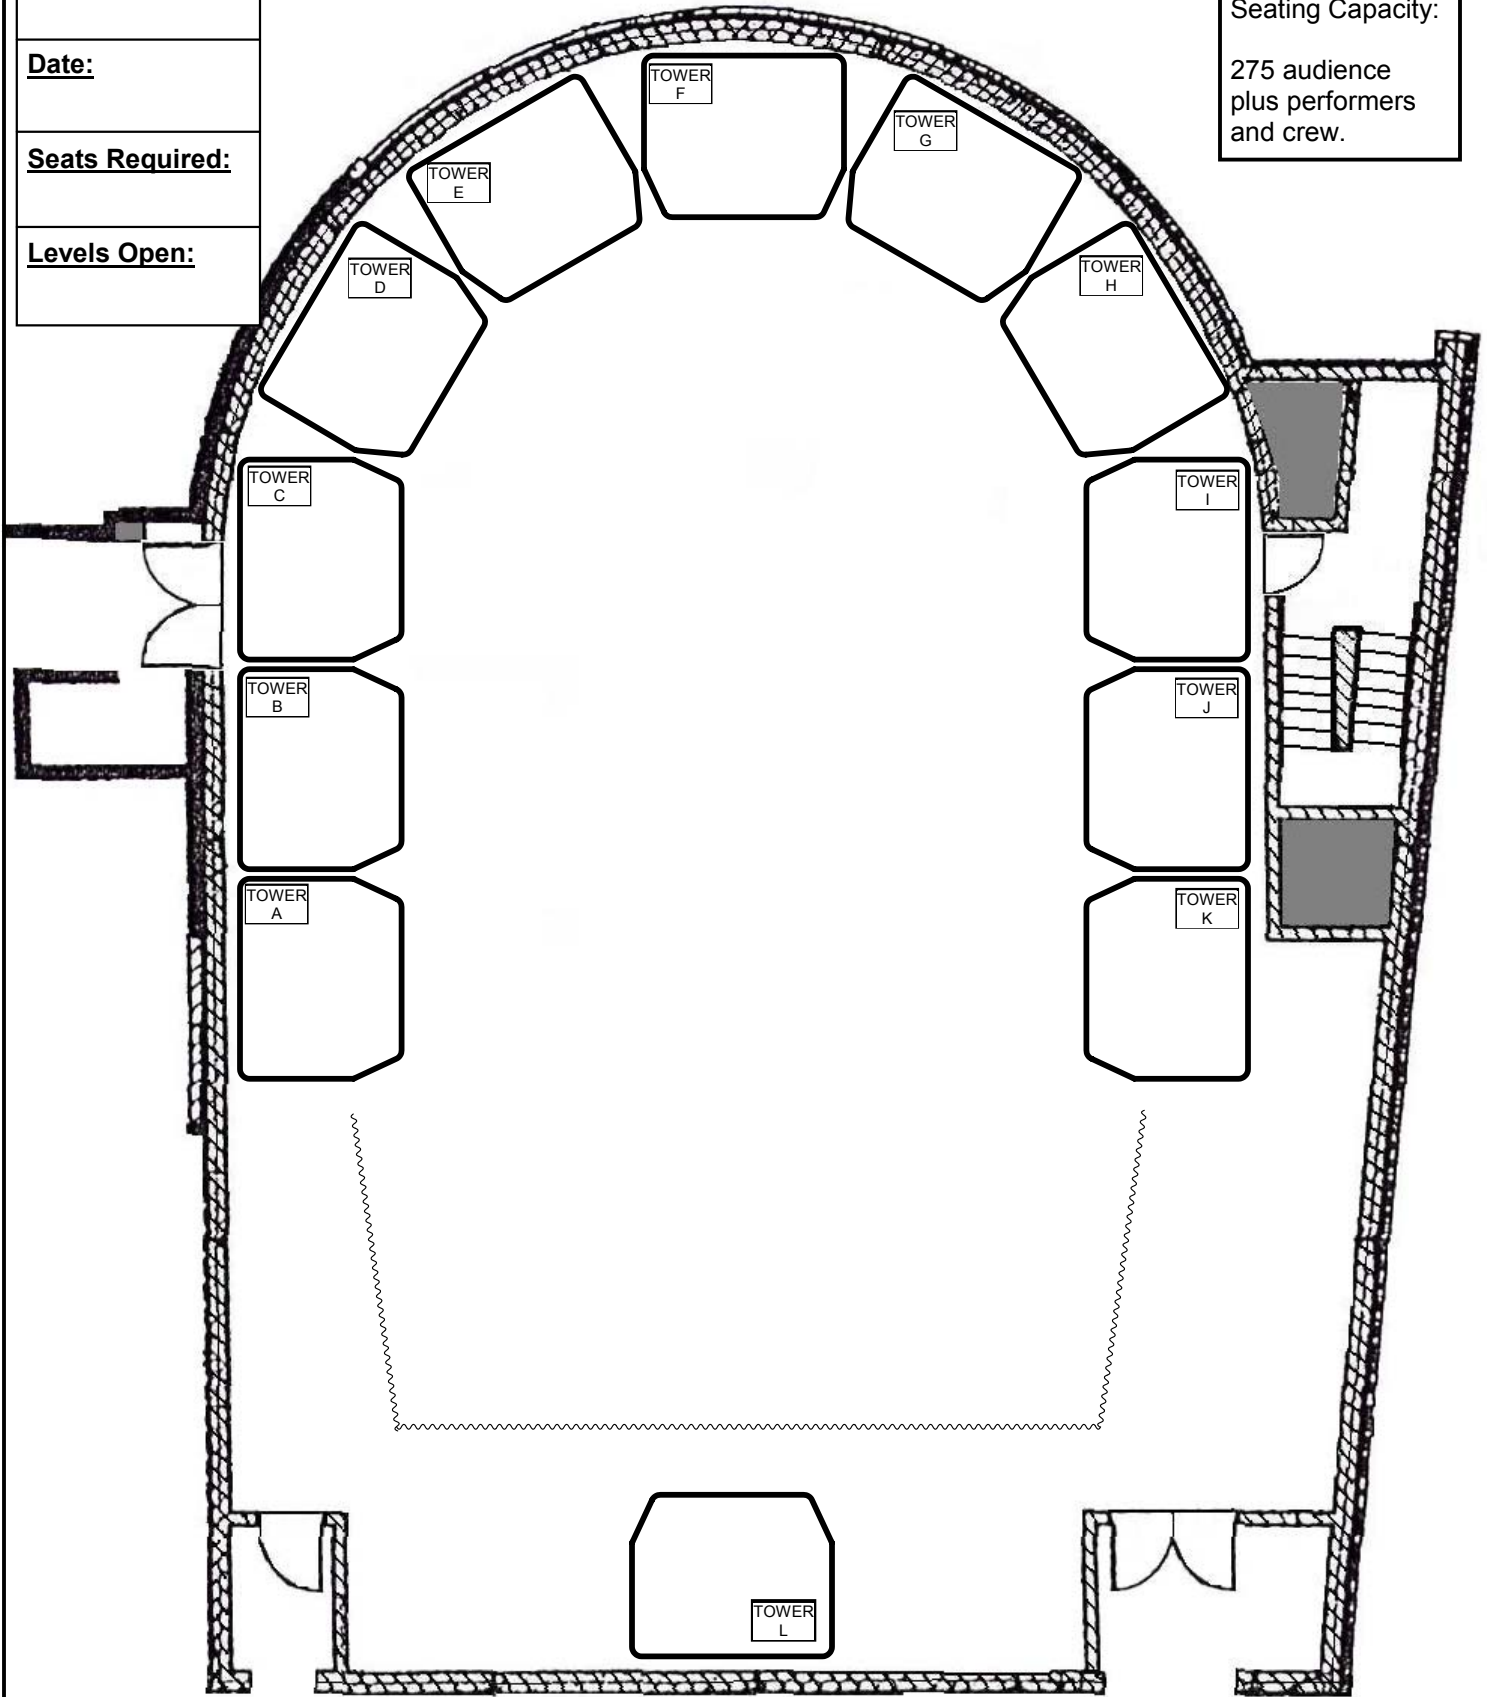

# Telus Studio Theatre Seating Plan:

## End-stage - No Seating

**Event:**

**Date:**

**Seats Required:**

**Levels Open:**

Seating Capacity:  
275 audience  
plus performers  
and crew.

NB - ANY CHANGES TO SEATING MUST BE APPROVED BY CHAN CENTRE PRODUCTION DEPARTMENT.  
base drawing version 23-Nov-06 -- \*NOT TO SCALE